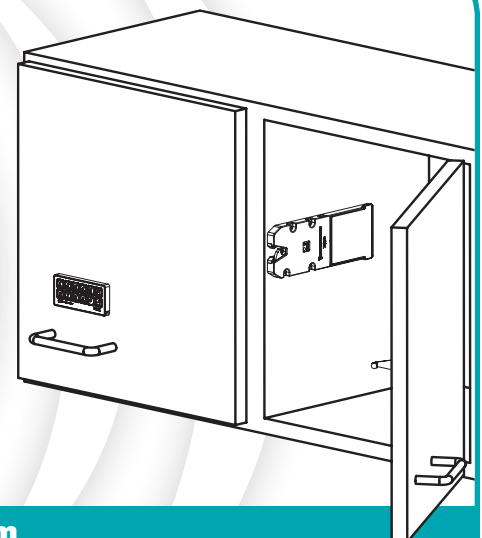

Part Number	Box/Bag Qty	Stock Keying		List
		KA	KD	
DK-101-H	50			0.95
DK-102-H	50			0.95
DK-103-G	50			1.17
DK-103-H	50			0.95
DK-104-H	50			0.95
DK-18	50			1.04
DK-2	50			0.95
DK-2-W	50			0.95
DK-35	50			0.84
DK-35-M	50			0.84
DK-38	50			0.84
DK-39	50			0.84
DK-4	50			0.84
DK-4-L	50			0.84
DK-4-R	50			0.84
DK-4-W	50			0.84
DK-5	50			0.84
DK-501	50			0.95
DK-502	50			0.95
DK-503	50			0.95
DK-504	50			1.11
DK-9	50			0.84
D137-CLC	50			1.11
D9094	1			77.66
D9095	1			91.28
D9401	1			121.77
D9402	1			307.46
D9629	1			133.75
D9630	1			120.80
D9645	5			0.78
D9646	5			0.78
D9647	5			0.78
D9648	5			0.78
D9649	5			0.78
D9650	5			0.78
D9651	5			0.78
D9652	5			0.78
D9653	5			0.78
D9654	5			0.78
D9655-WC	5			8.17
RC-4841	5	X	X	41.03
RC-4842	5	X	X	42.75

StealthLock)))

The StealthLock® is a keyless, invisible cabinet locking system.

Perfect for wood applications in Education, Healthcare, Office and other areas

- ➔ Radio frequency technology permits the transmitter pad to be stored anywhere - leaving no trace of visible hardware or signs of being secured
- ➔ Allows multiple wood cabinet doors or drawers to be locked from a single transmitter pad within a 15 ft. range
- ➔ Easy to install - takes less than 10 minutes

For more information, please call 847.752.2600 or visit stealthlock.com